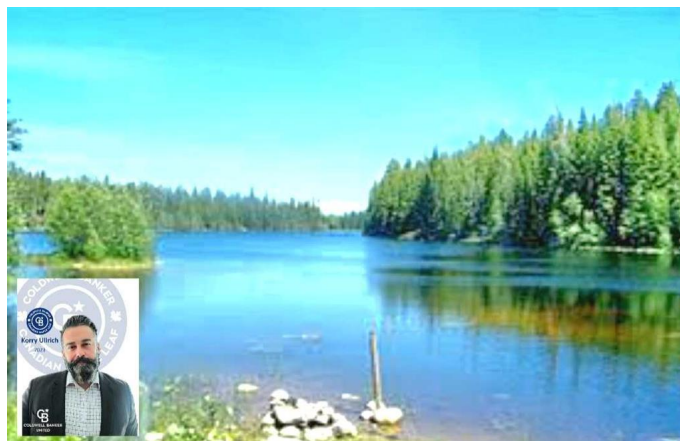

# \$69,900 - 35, 65275 114 A Range, Lac La Biche

MLS® #A2211261

**\$69,900**

0 Bedroom, 0.00 Bathroom,  
Land on 0.10 Acres

Lac La Biche, Lac La Biche, Alberta

Lot #35 Elinor Lake Resort! 4478 sq/ft fully service bare land condo vacant lot. This Lot is cleared and ready to build your cottage or cabin or just set up your RV for summertime fun! Water, sewer, natural gas and electricity available. Annual condo fees are \$1600 and include care of the common areas such as road ways, boat dock, dumping station, water, sewer and administration. The condo board is managed by the elected owners. In bareland condominiums, the lots are owned privately. Common areas like the roadways and dumping station are owned together. Come enjoy all the recreation Elinor Lake Resort has to offer!